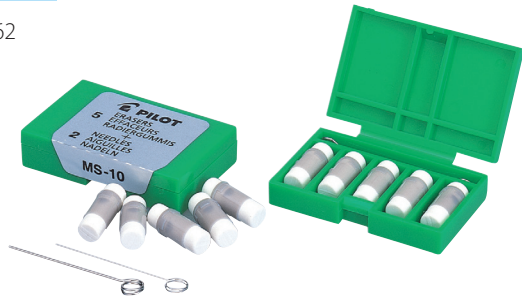

MS-10

Mechanical Pencil Eraser Refills

MS-10

- Pack of 5 eraser refills and 2 clearing pins (one extra-fine for 0.3mm pencils and one fine for 0.5mm and above)
- For use in most Pilot Mechanical Pencils

MS-10

84362