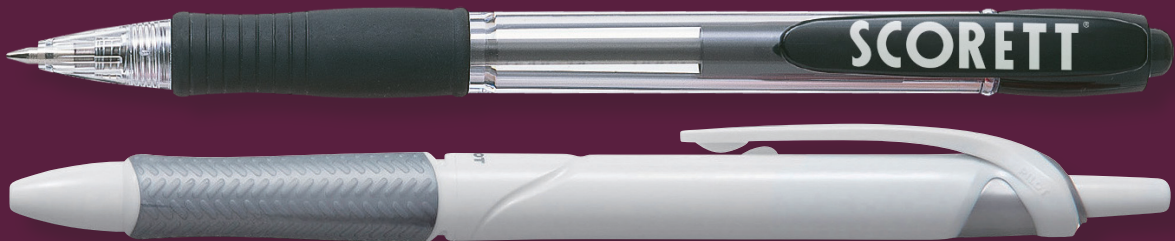

Promotional pens.

Combine your company identity with a quality pen.

Let your pens reflect the uniqueness of your brand personality! These pens have a larger print area and do not have the Pilot logo on the clip.