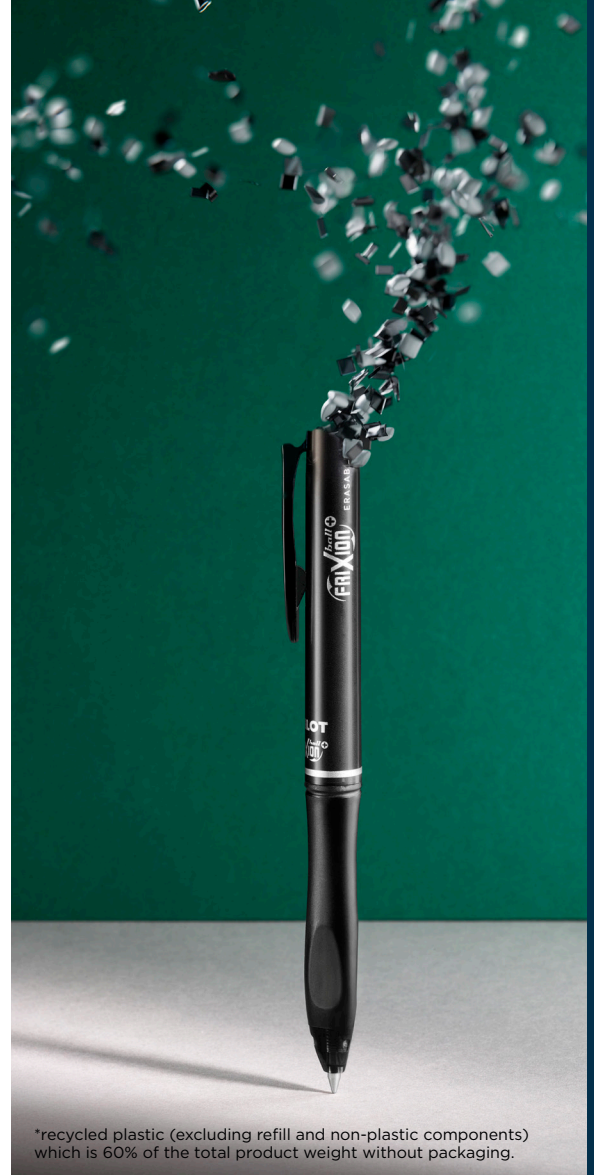

- Thermo sensitive ink
- Integrated eraser
- Ergonomic grip
- Thungsten carbide ball esign

- 0.7mm tip size / 0.35mm line width
- Refillable
- Erasable Ink
- Recycled 82%*

FRIXION BALL PLUS		REFILL	
0.7		0.7 - 3 pcs	
Black	Blue		356056
669699	669705		356063
Red	Green		356070
669712	669729		356087
GREEN PACK		WALLET	
10 pens + 10 refills		4 pcs	
Black	Blue	B	R
448020	448037	BL	G
		448105	

frixion

*recycled plastic (excluding refill and non-plastic components) which is 60% of the total product weight without packaging.

X